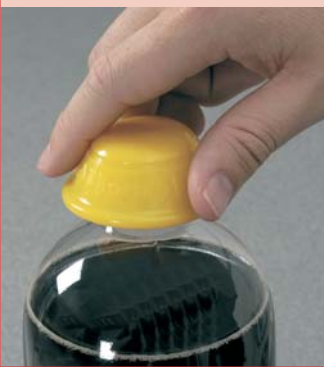

A131 Yellow £3.00
A132 Blue £3.00

Dycem jar opener

This Dycem opener helps those with poor grip to open and close jars. The non-slip properties provide a good strong grip to make opening easier and to help make a good seal when closing.