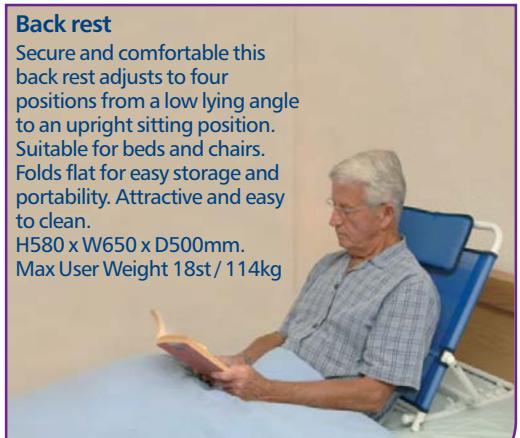

### Back rest

Secure and comfortable this back rest adjusts to four positions from a low lying angle to an upright sitting position. Suitable for beds and chairs. Folds flat for easy storage and portability. Attractive and easy to clean. H580 x W650 x D500mm. Max User Weight 18st / 114kg