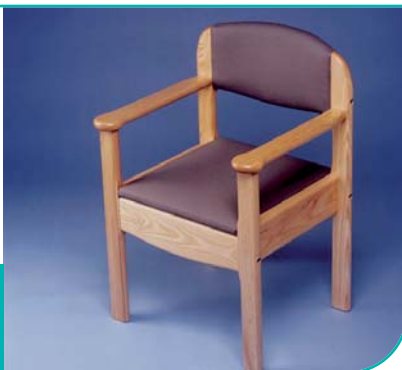

General purpose bed pan

Made from polypropylene. It can be cleaned by steam, boiling water or chemicals. Capacity 1 litre. Weight 1.1kg

C127 £28.00 (€23.83)

Bedroom commode chair

This attractively designed woven commode chair integrates subtly into virtually any home décor. The wipe clean weave is flexible and forgiving, giving ample support and comfort for the user. A vinyl covered foam seat pad is supplied, providing a comfortable chair when not in use as a commode. The moulded plastic seat is ergonomically shaped for comfort and also accommodates the easily removable pan, which is supplied with a lid and folding handle for ease of use. Seat height 462mm, seat width 437mm. Seat depth 437mm. Width at top 519mm. Total height 769mm, base width 562mm. Weight 7kg. Max user weight 25st/160 kg

C128 Bedroom commode chair £176.25 (€150.00)

Royale commode chair

This attractive polished hardwood armchair not only looks stylish, but converts to a commode in seconds. A washable vinyl seat cushion hides the hygienic, sealed plastic tray with integral potty. The inner tray may be removed for cleaning. The commode pan is supplied with a lid, which seals in the contents when the handle is lifted, thus allowing easy removal and transportation. Seat size 460 x 455mm Back height 890mm Seat height 482mm Footprint 530 x 590mm Weight 16.3 kg Max user weight 25st/ 160kg

C129 Dusky pink	£329.00	(€280.00)
C130 Navy blue	£329.00	(€280.00)
C131 Green	£329.00	(€280.00)
C132 Oatmeal	£329.00	(€280.00)

Comfyfoam raised toilet seat