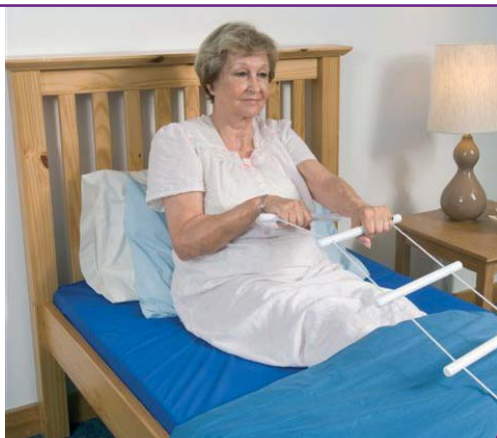

### Bed rope ladder

This simple rope ladder attaches under the legs or castors at the end of a bed and allows the user to easily and simply pull themselves upright into a sitting position without assistance. Features comfortable, wipe clean plastic rungs and synthetic rope. Product suitable for all bed sizes.